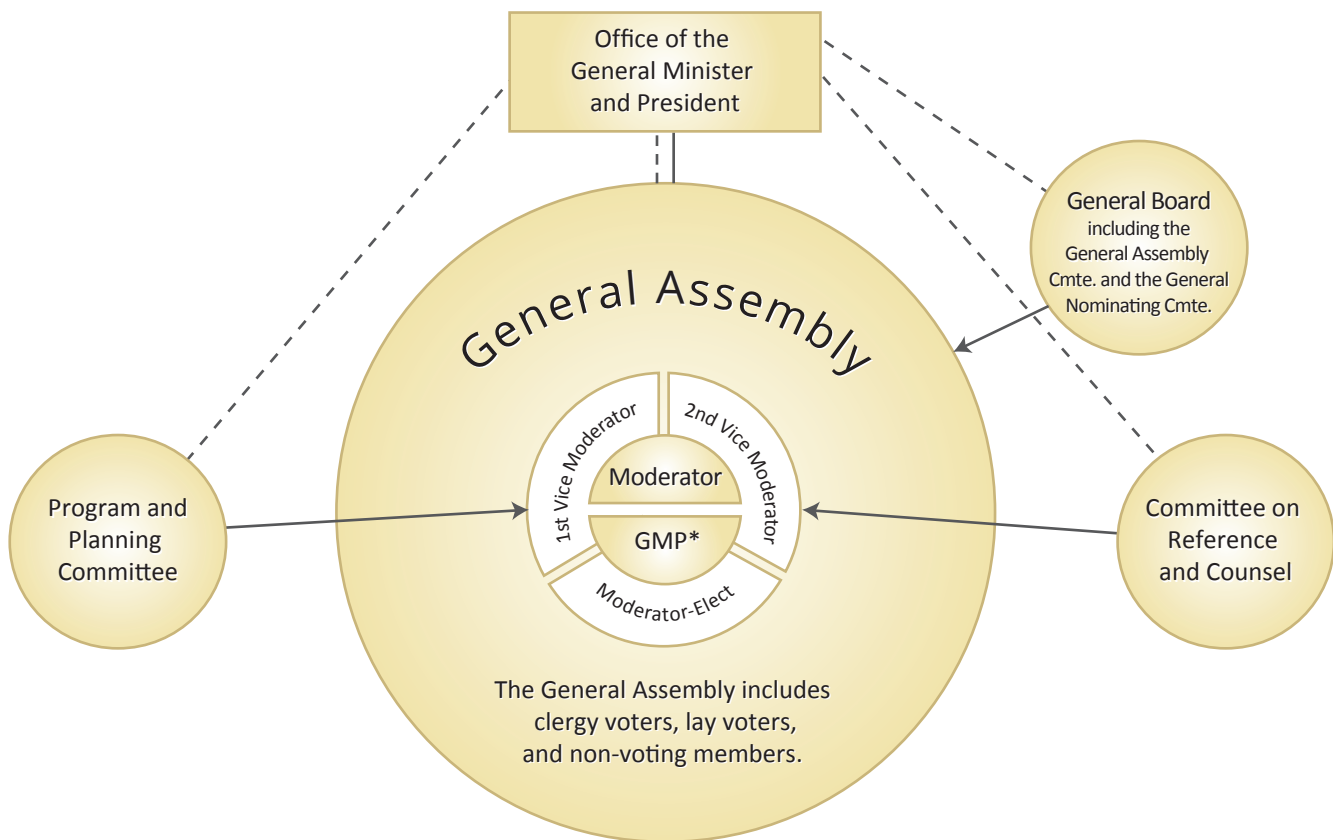

# General Assembly

The General Assembly meets on odd-numbered years.  
Approx. 4,000 attendees.

At least two voting representatives from each congregation plus one additional voting representative for each 100 participating members or major fraction thereof over the first 100.

At least three voting representatives from each region for the first 1,000 members

\* General Minister and President